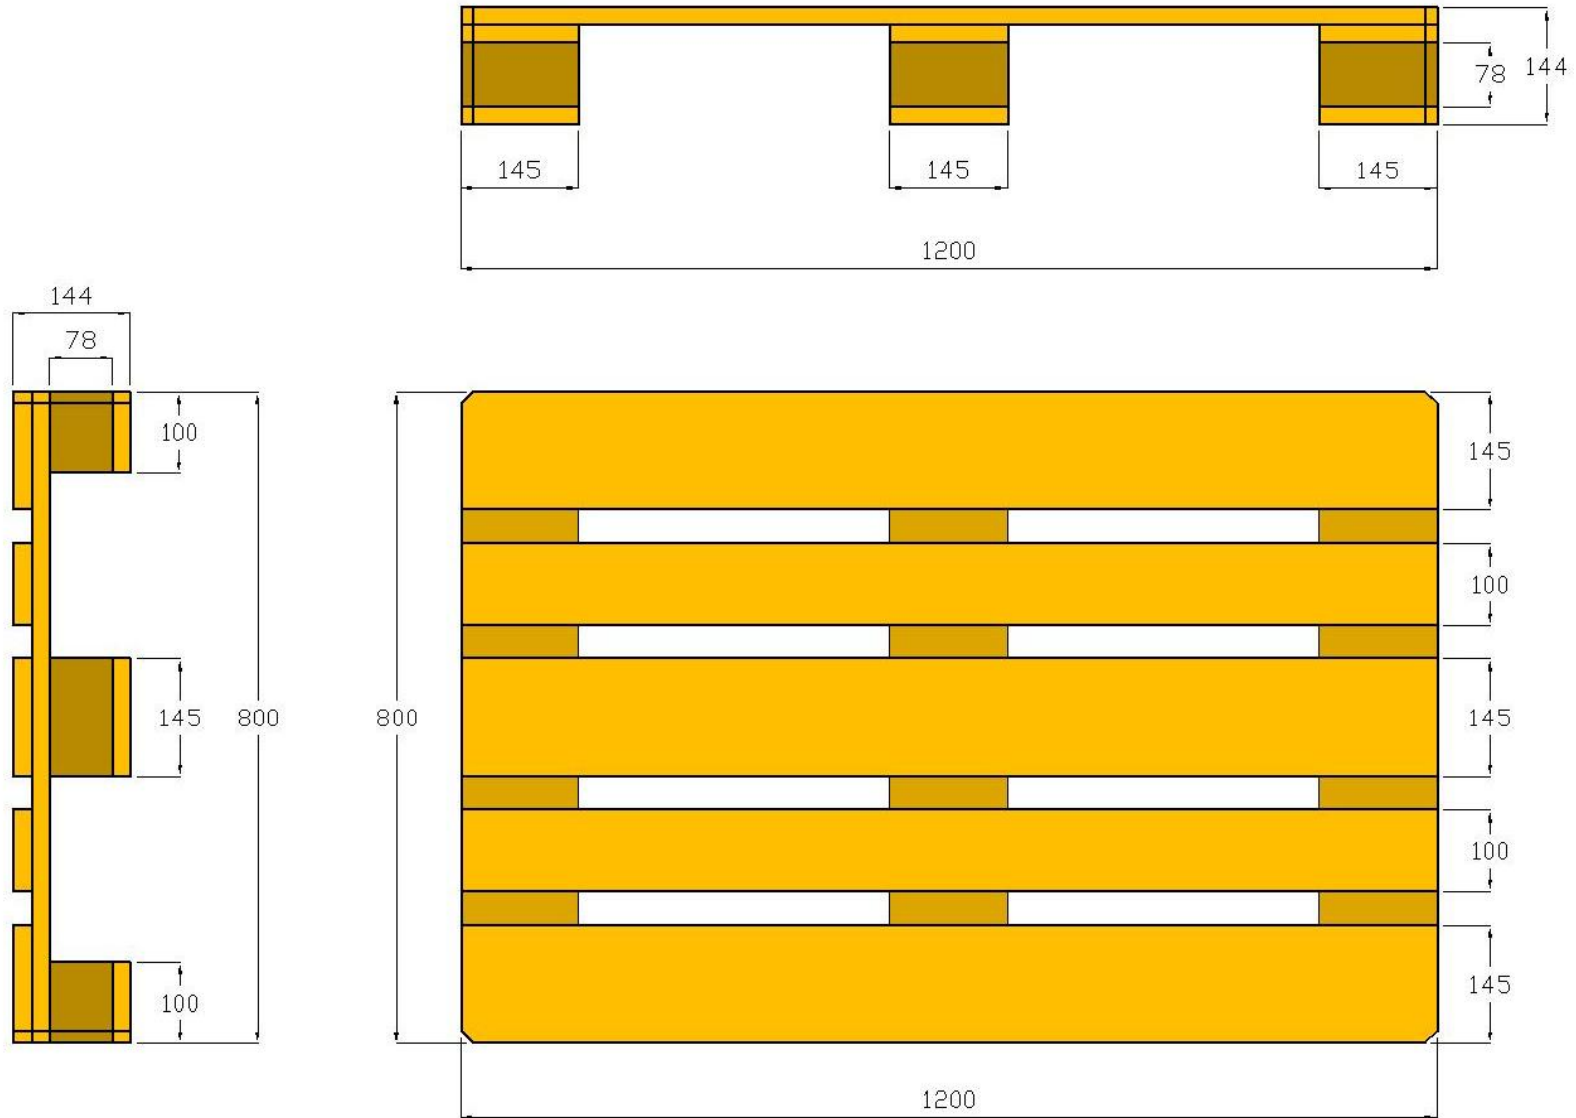

# Euro pallet size definition, which are used by company Panda

Sizes are regulated by standard GOST 9078-84